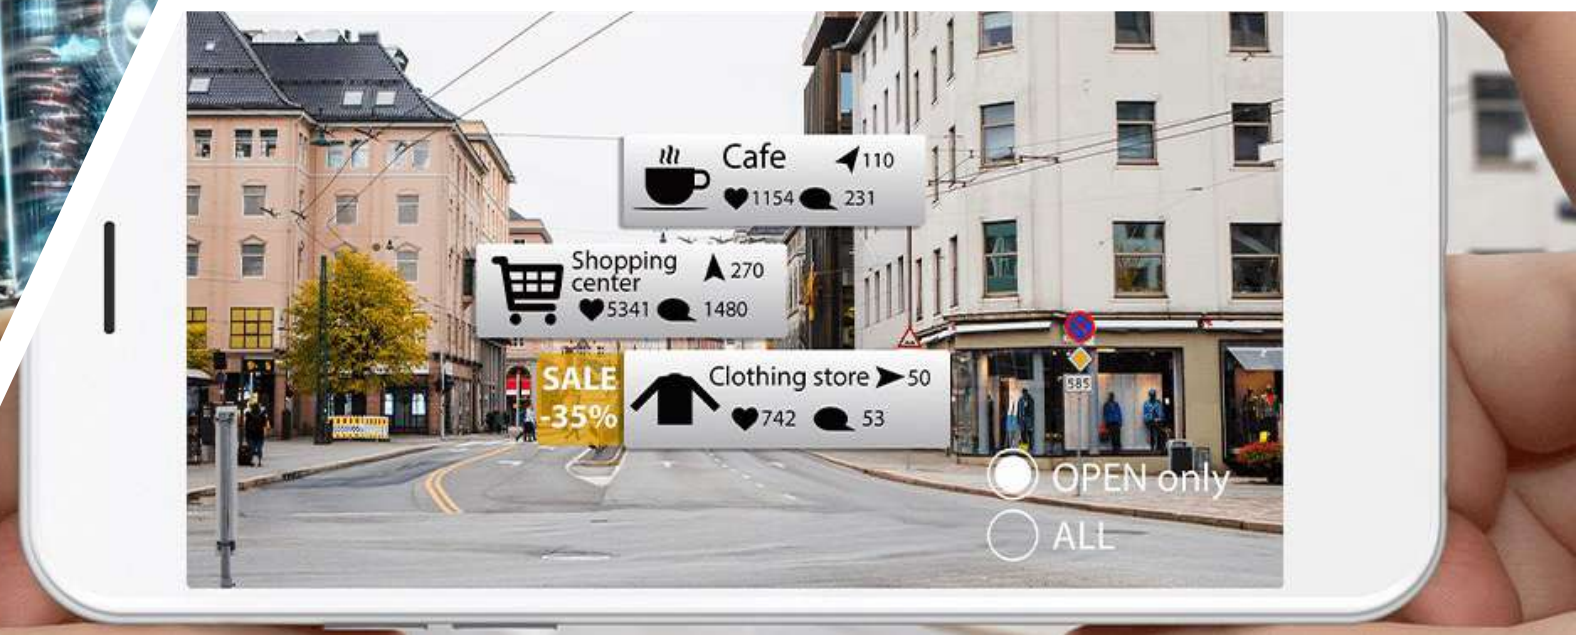

Spatial computing

- A computing paradigm that enables interaction with digital content in the physical world in interactive and immersive way.
- It combines
 - [AR](#): overlays digital information onto the real world
 - [VR](#): Immerses users in a completely artificial digital environment
 - [MR](#): Combines AR and VR, allowing users to interact with both digital and physical objects

Apple Vision Pro

The image shows an Apple Vision Pro headset on a stand. The headset is white with a large, dark, reflective visor. The background is a blurred crowd of people at an event.

- It is a "revolutionary" spatial computer that seamlessly blends digital content with your physical space
- allowing users to stay present and connected to others
- It uses LiDAR, TrueDepth Camera, and dual-chip design for immersive experiences