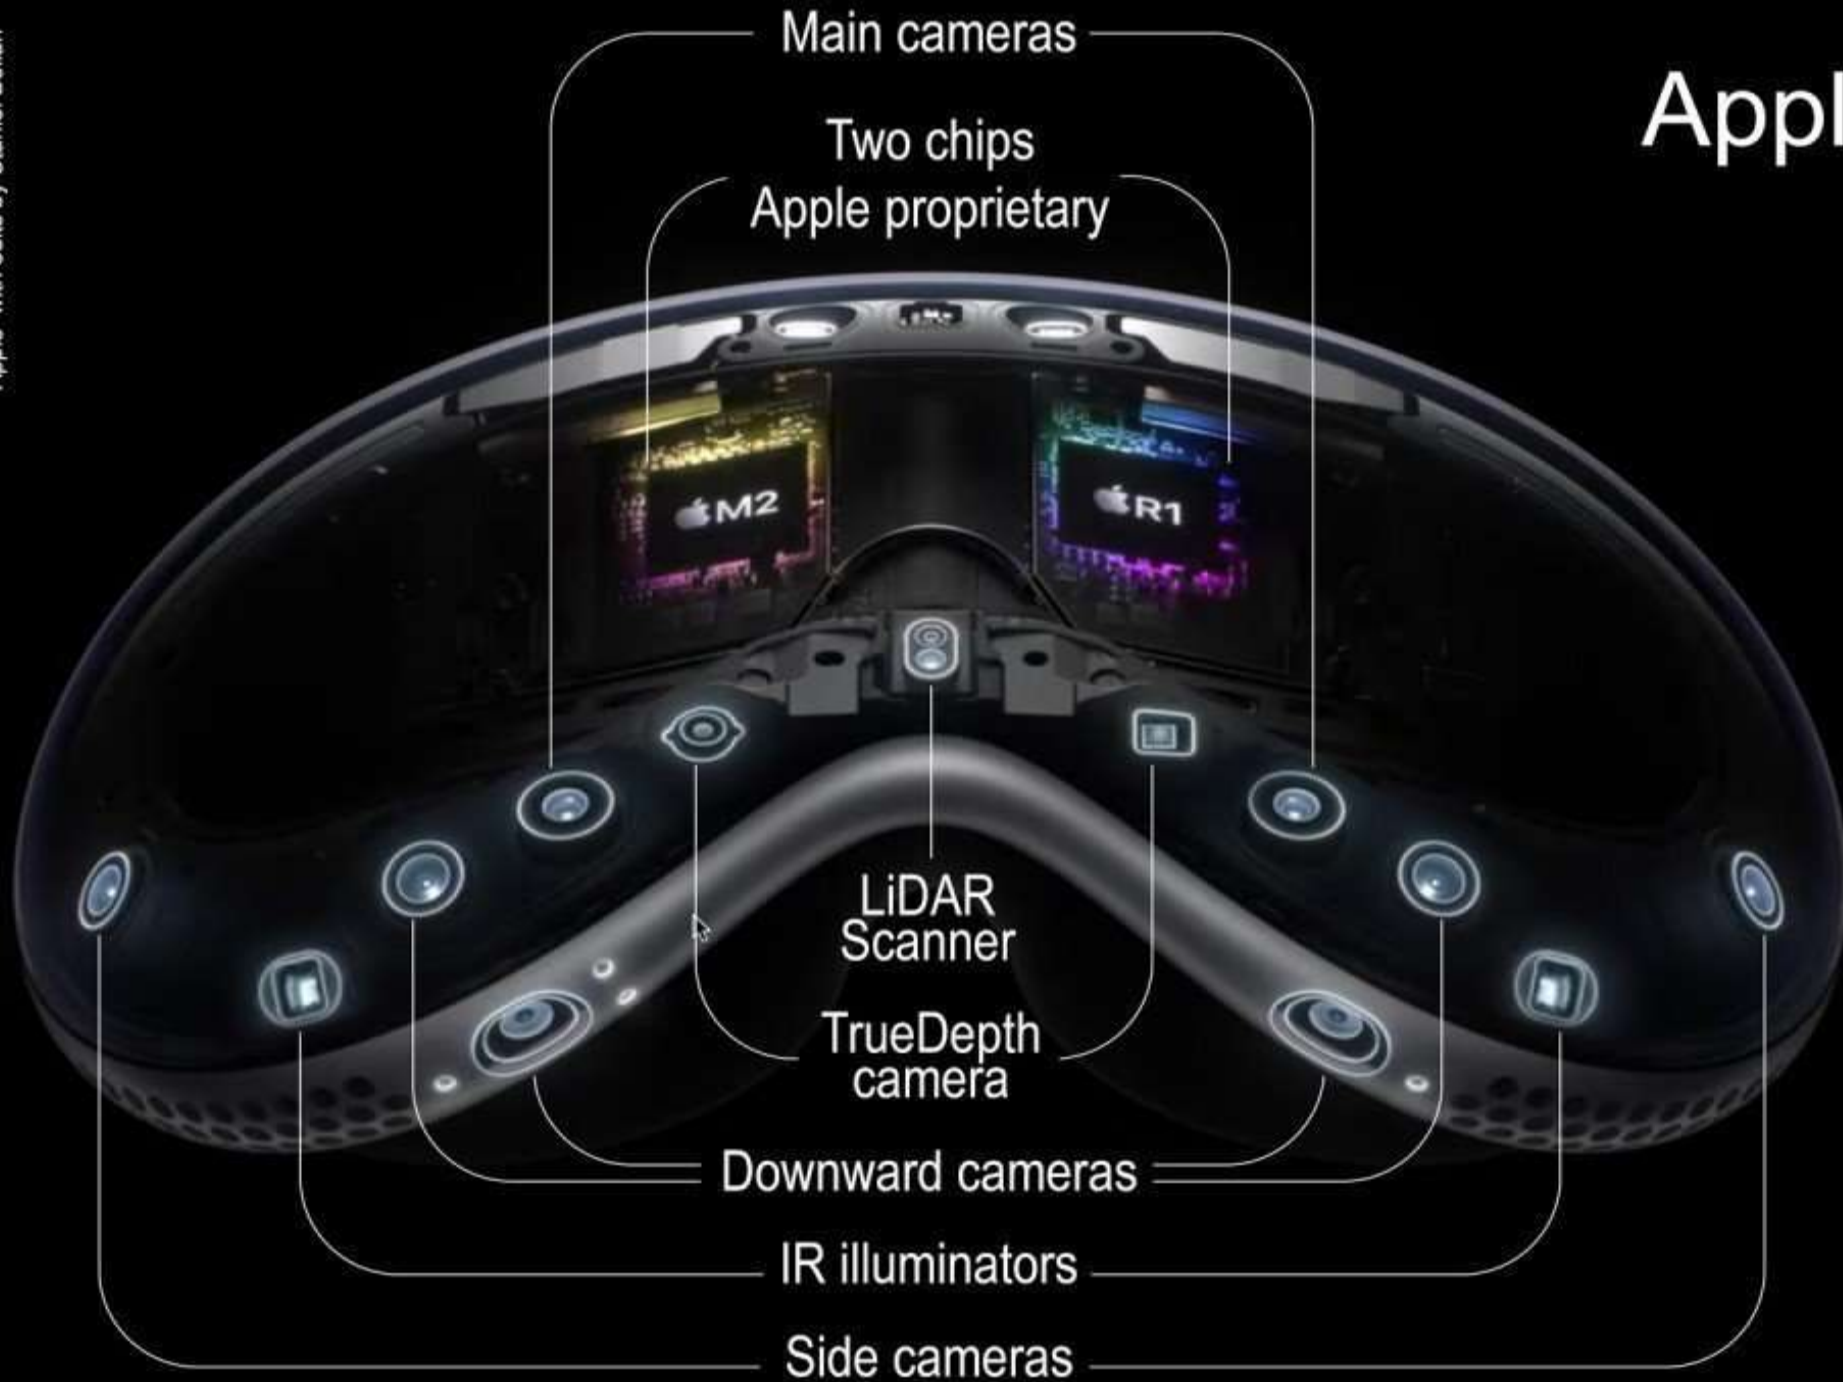

Personalized Spatial Audio and audio ray tracing

Six-mic array with directional beamforming

Supports H2-to-H2 ultra-low-latency connection to AirPods Pro (2nd generation) with MagSafe Charging Case (USB-C)

Sensors

Two high-resolution main cameras

Six world-facing tracking cameras

Four eye-tracking cameras

TrueDepth camera

LiDAR Scanner

Four inertial measurement units (IMUs)

Flicker sensor

Ambient light sensor

Apple Vision Pro

The most powerful
(real) Spatial
Computer

The next
tech revolution
has begun

Market opportunities

Entertainment Applications

- Offers new possibilities for gaming, movies, and TV experiences